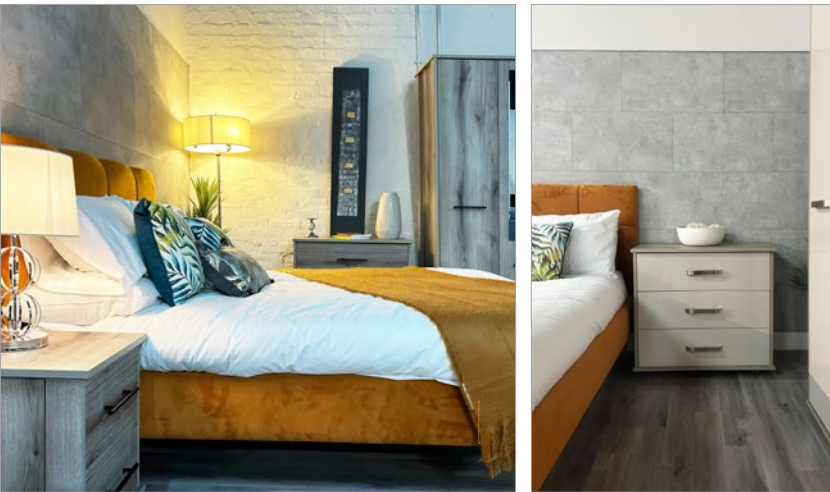

HMO & SA PREMIUM RANGE

The perfect solution for those property investors seeking high quality UK made furniture for a more luxurious feel which will make your HMO & Serviced Accommodation stand out from the competition.