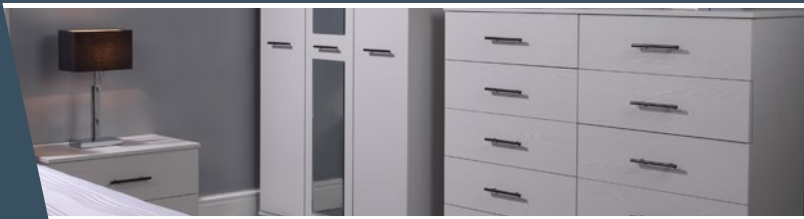

SA Collection

PACKAGE CONTENTS

BED COLOUR CHOICES

INDIVIDUAL PACKS

SA Kitchen and Electrical Pack

Pan Set (14/16/18/20/24cm + Frying Pan), 8 Wine Glasses, 8 Tumbler Glasses, 8 4pc Cutlery Set, 8 4pc White Crockery Set, 8 Mugs, 1 Knife Block Set including Scissors, 4pc Nylon Utensil Set – (Slotted spoon, spoon, fish slice, spaghetti drainer) Can Opener, Bottle Opener, Potato Peeler, Oven Tray, 35x25 cm Wooden Chopping Board, Stainless Steel Kettle, Stainless Steel 4-slice Toaster, 1 x Iron, 1 x Ironing Board, 1 x Numatic Vacuum Cleaner, 1 x Chrome 20 litre bin, 1 x Dustpan and Brush, 1 x Microwave, 1 x 2-pk Tea Towels, 1 x Double Oven Glove and 1 x Salt and Pepper Pots!

Bedroom Pack

4 x Scatter Cushions (2 x Plain and 2 x Coloured), 1 x Wall Art, 2 x Lamps, 1 x Throw,

Lounge Pack

4 x Cushions, 1 x Rug, 1 x Framed Wall Artwork, 1 x Wall Mirror, 1 x Floor Lamp

Bedding Pack:

1 x Superking/King Duvet, 2 x Single Duvet, 4 x Pillow, 1 x Superking/King Mattress Protector, 2 x Single Mattress Protector

Linen Pack:

1 x Superking/King Duvet Cover, 4 x Pillow Case, 1 x Superking/ King Fitted Sheet